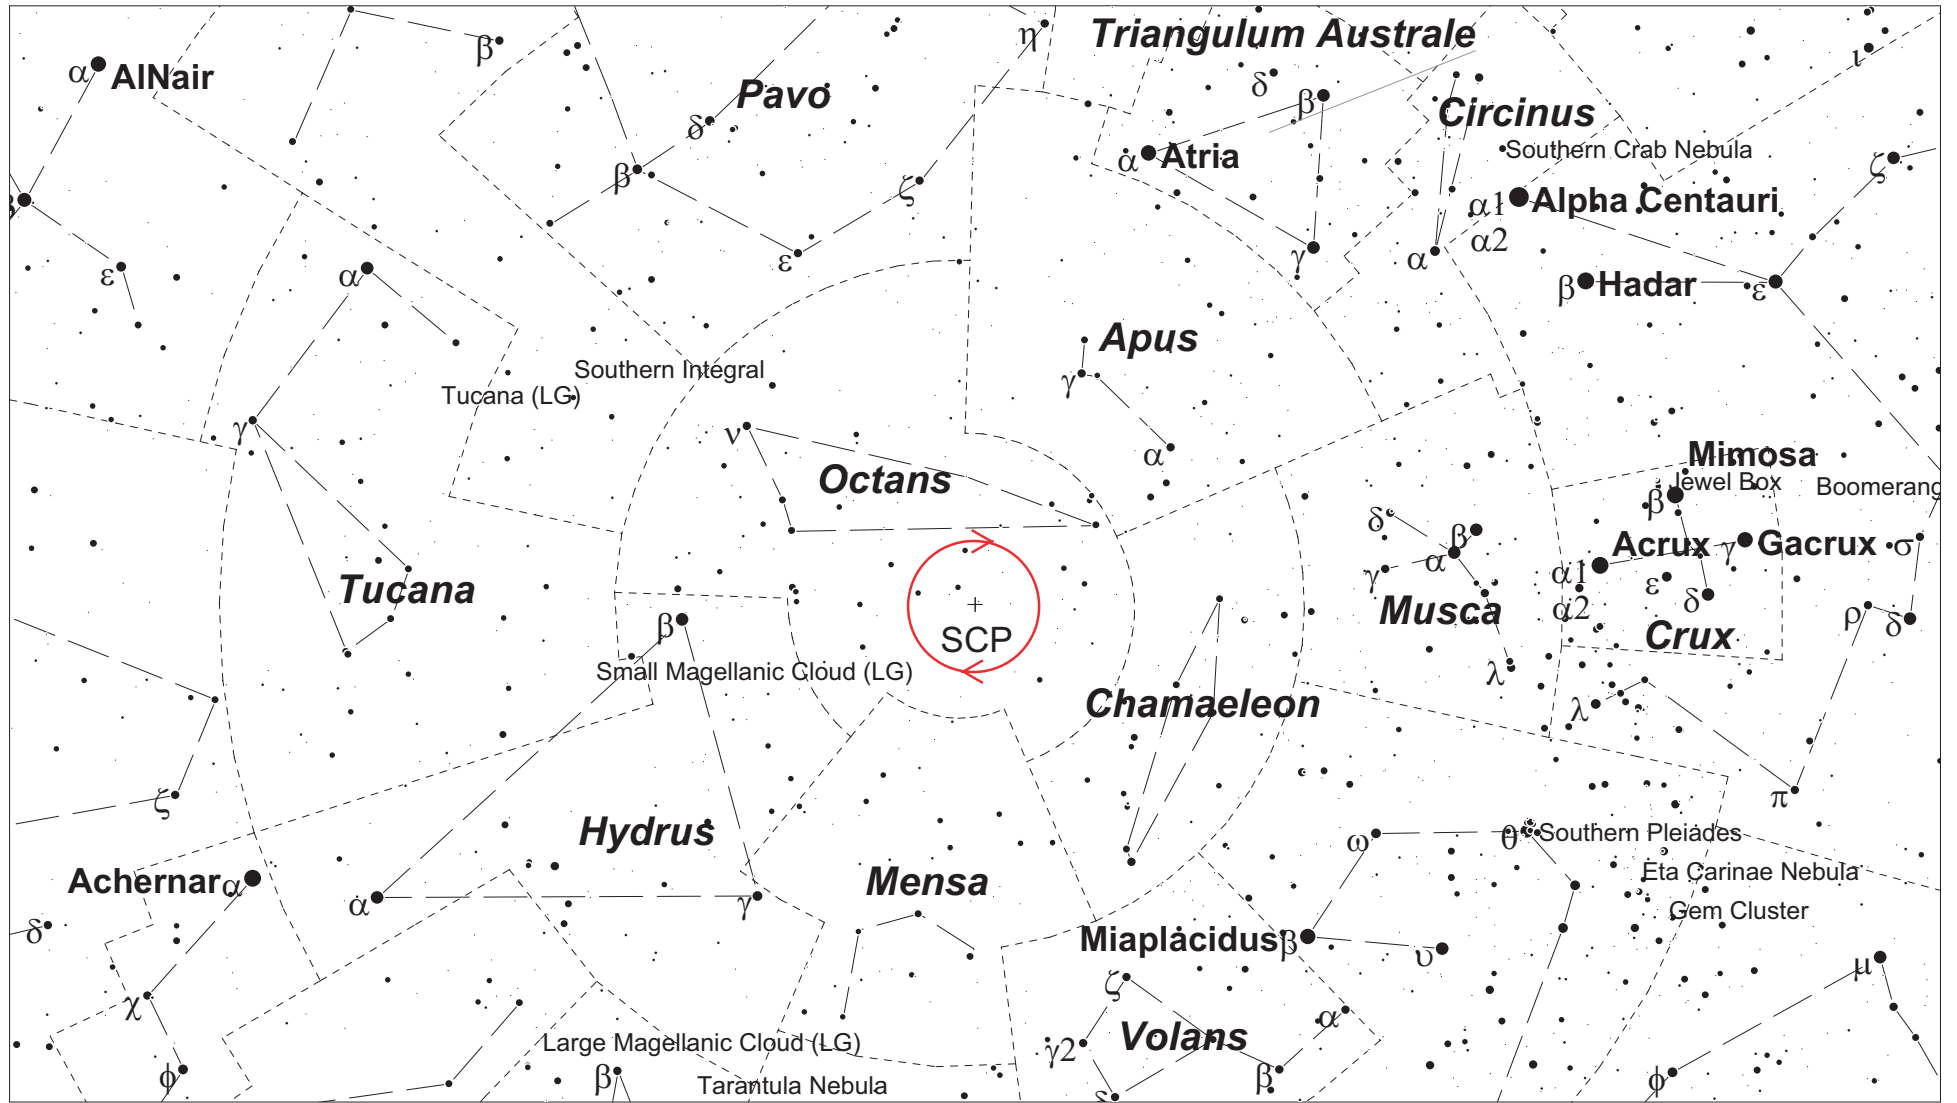

South Pole

Star Magnitudes

+ Reference Point

Center RA: 18h 13m Dec: -87°47' 13-Aug-10 9:00 PM Width:84°20' Latitude:-29°02'17.2" Longitude:-26°24'20.8"